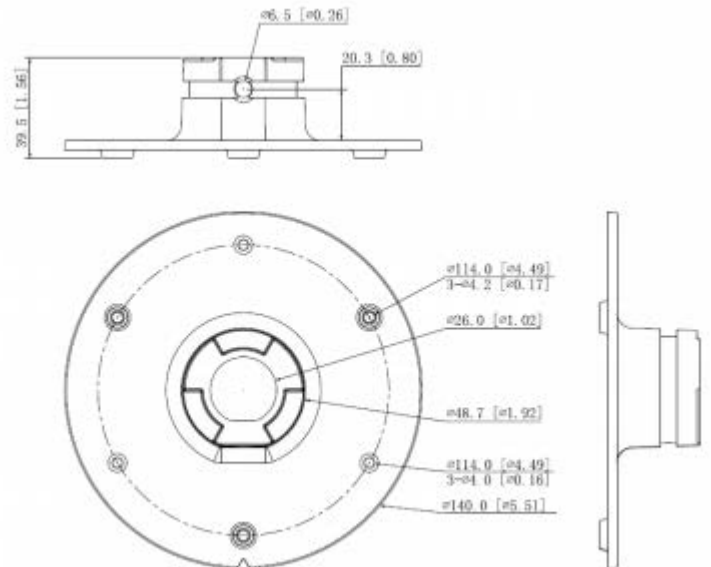

Mount Adapter - INSX108

Material: Aluminum

Dimensions: 140mm x 39.5mm

Color: White

Type of Installation: Adapter plate

Net Weight: 0.23kg

Load Bearing Capacity: 3kg

Work with: INSX111 or INSX303

Applications

Dimensions (mm)

Work with:

INSX303

INSX111