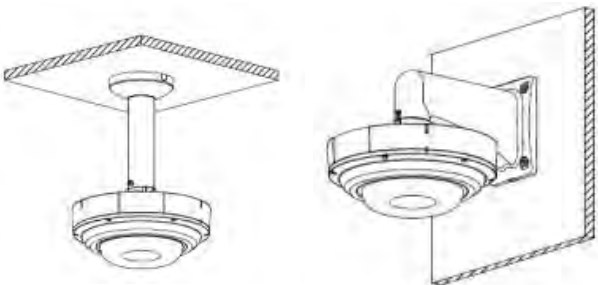

Mount Adapter - INSX108

Material: Aluminum

Dimensions: 140mm x 39.5mm

Color: White

Type of Installation: Adapter plate

Net Weight: 0.23kg

Load Bearing Capacity: 3kg

Work with: INSX111 or INSX303

Applications

Dimensions (mm)

Work with:

INSX303

INSX111